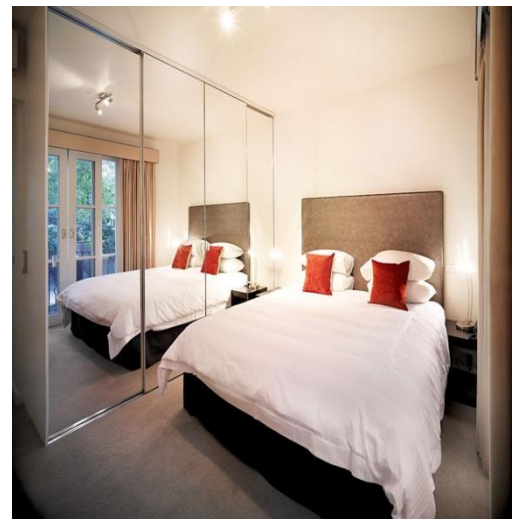

The Lyall Residence apartments are situated in the heart of South Yarra, one of the world's most fashionable and cosmopolitan destinations.

Just a stroll away are Toorak Road and Chapel Street, home to dozens of designer fashion stores and world-class restaurants.

The central business district is a 10 minute tram ride or drive and Melbourne's Arts precinct and premier sporting arenas The MCG, Rod Laver Arena and Melbourne Park Tennis Centre are close by. Public Transport is easily accessible.

Each of the 14 one-bedroom apartments is impeccably renovated and features designer furniture and home-wares, fully equipped kitchen with modern appliances, comfortable lounge with entertainment unit including flat-screen TV and bedroom with built-in-robos and second TV.

Each apartment has individual heating and air-conditioning and includes a clothes washer/dryer and dishwasher. Internationally renowned hotel

The Lyall is located next door and apartment guests have access to the hotel restaurant, library, bar, gymnasium and day spa. Ample off-street secure parking is available. Broadband internet is available.